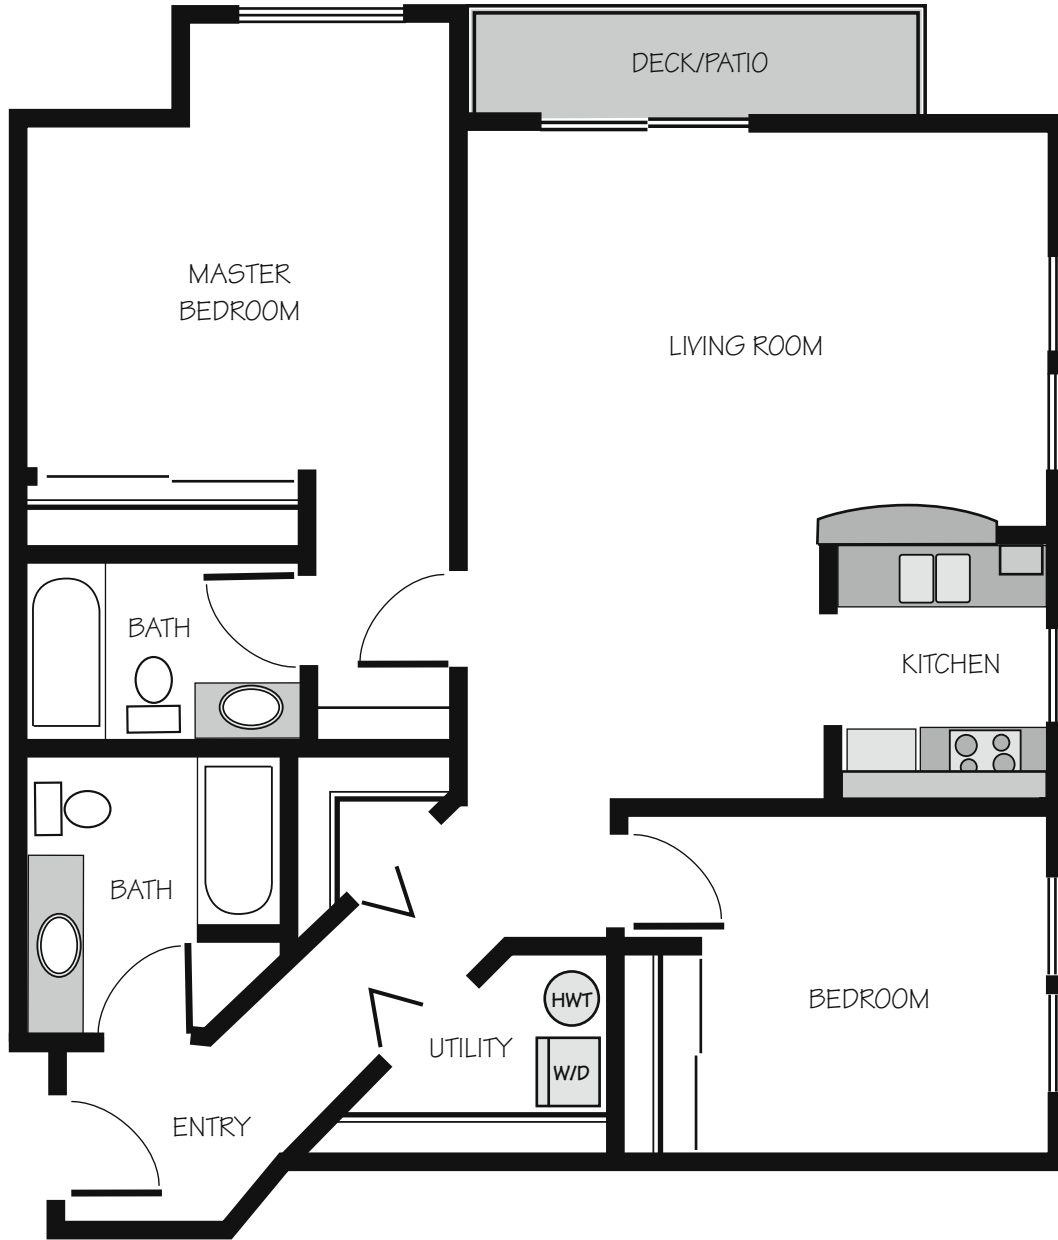

Puget Sound (D) 2 Bedroom/2 Bath

Approximately 1016 sf*

#306
#406
#506 model
#606
#706