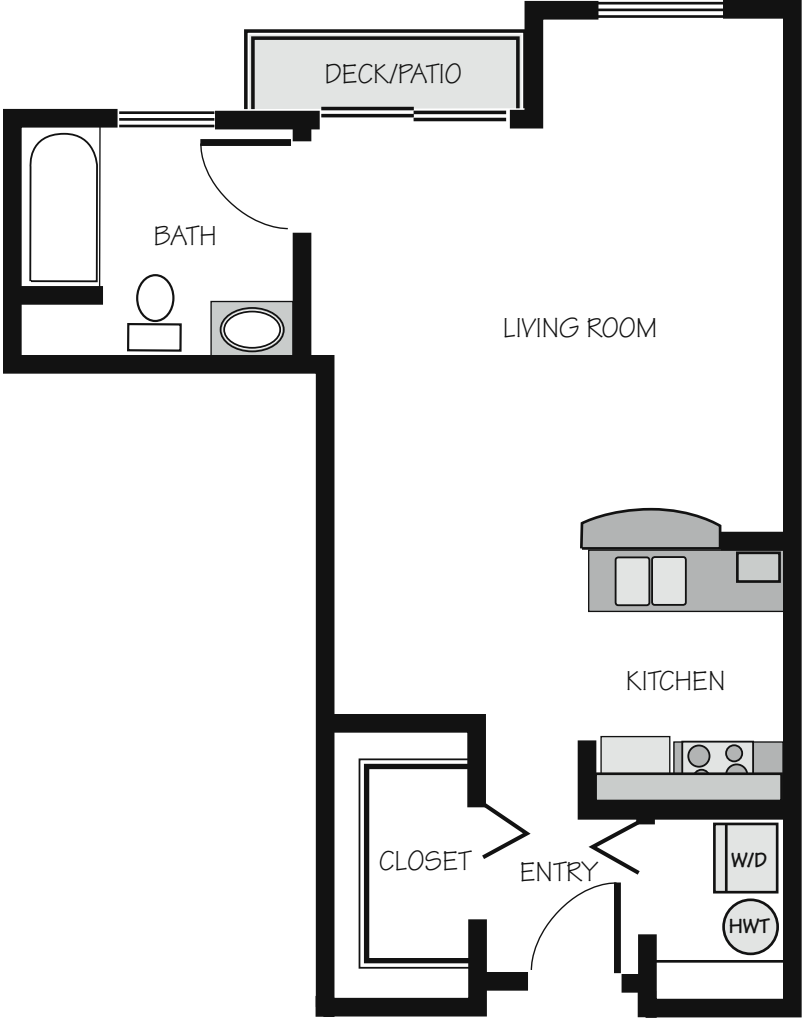

The Pergola (L) Studio

Approximately 480 sf*

- #320
- #420
- #520
- #620
- #720